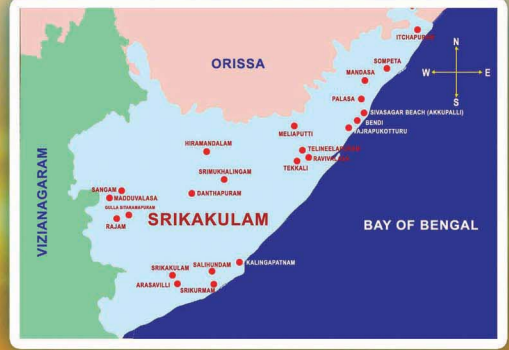

Thank You

Srikakulam is located 745 kms.
from Hyderabad 110 kms.
from Visakhapatnam is well
connected by Rail & Road

Where to stay at Srikakulam

Hotel Nagavali

T.T.D. Kalyana Mandapam Road,
Ph : (08942) 228806, 228901